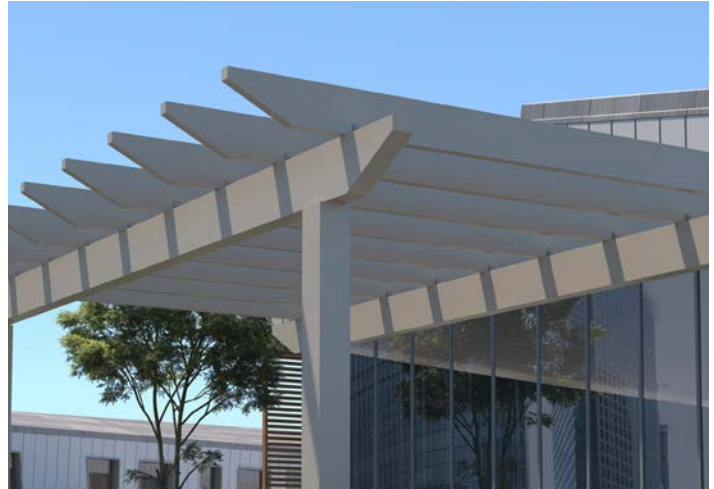

Balance in Classic White & Gravel Path
with ShadeFlex™ Canopy in White

Patio, deck or poolside, Balance will turn an outdoor living area into an oasis.

Featuring a unique floating frame and ShadeFlex motorized canopy, this modern structure offers the perfect amount of shade coverage or sun exposure. Whether you're entertaining or catching up on a good book, Balance expands your outdoor lifestyle.

At work, a cafe, on campus or simply relaxing in the backyard, everyone will want to meet at the pavilion.

Trex® Pergola
SHADOW

Shadow in Sierra Tan

Modern shade to enhance your outdoor life. Shadow is a sleek modern structure featuring artistic shade panels and integrated columns. This all aluminum shade structure will cast an intriguing design over any outdoor living space.

The perfect structure for a restaurant, luxury hotel or in your backyard, beyond any shadow of doubt.

Retreat with optional
Trex Shade panels

Traditional pergola feel, modern pergola materials. Retreat features a clean design that feels like a traditional pergola while delivering all the benefits of a modern structure.