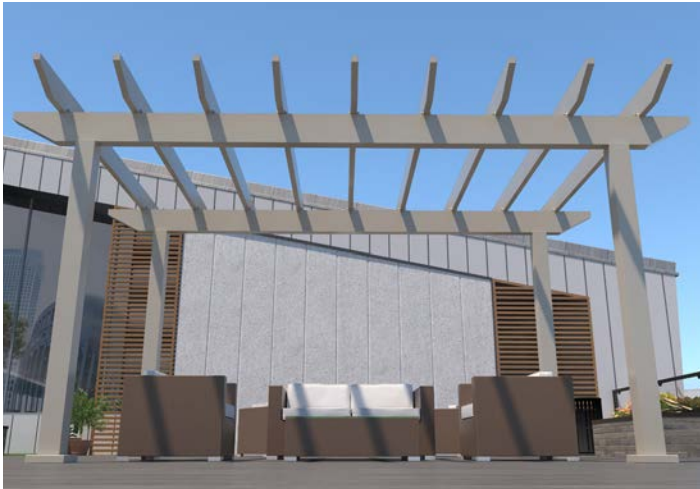

Balance in Classic White & Gravel Path
with ShadeFlex™ Canopy in White

Patio, deck or poolside, Balance will turn an outdoor living area into an oasis.

Featuring a unique floating frame and ShadeFlex motorized canopy, this modern structure offers the perfect amount of shade coverage or sun exposure. Whether you're entertaining or catching up on a good book, Balance expands your outdoor lifestyle.

At a brewery, luxury hotel or in your backyard, adding the right element will surely turn heads.

Trex® Pergola™
PAVILION

Pavilion in Custom Color

Spend your day, all day, outdoors. Pavilion's efficient design, waterproof roof and sleek columns make this structure stand out in a crowd. This all aluminum shade structure will have every inch of your outdoor living space covered.

At work, a cafe, on campus or simply relaxing in the backyard, everyone will want to meet at the pavilion.

Trex® Pergola
SHADOW

Shadow in Sierra Tan

Modern shade to enhance your outdoor life. Shadow is a sleek modern structure featuring artistic shade panels and integrated columns. This all aluminum shade structure will cast an intriguing design over any outdoor living space.

The perfect structure for a restaurant, luxury hotel or in your backyard, beyond any shadow of doubt.

Retreat with optional
Trex Shade panels

Traditional pergola feel, modern pergola materials. Retreat features a clean design that feels like a traditional pergola while delivering all the benefits of a modern structure.