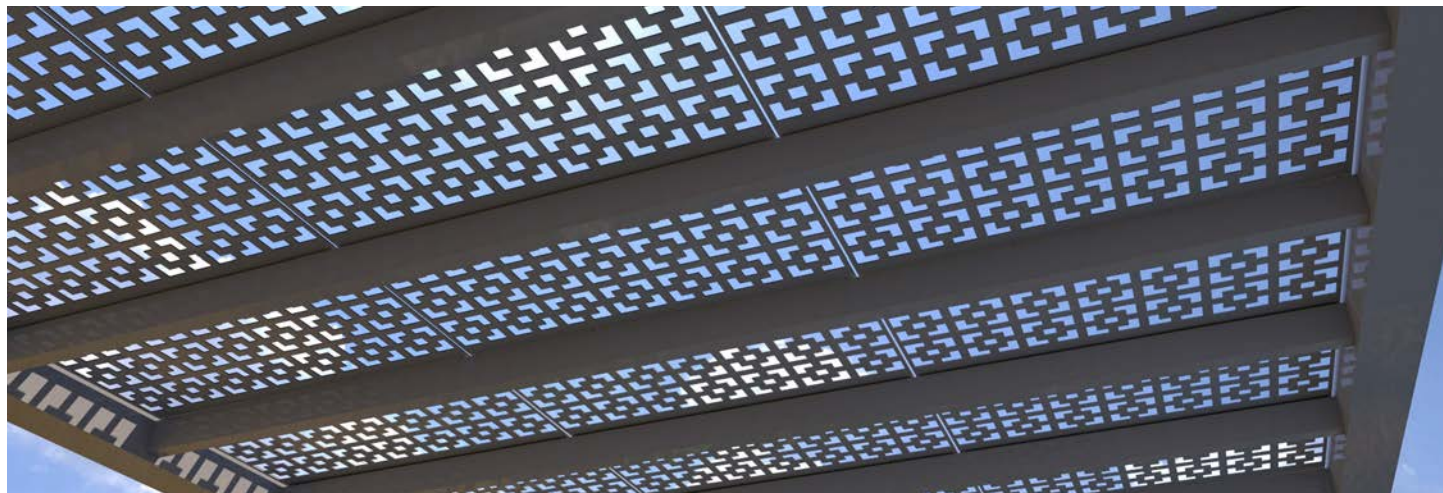

FINISHES

Trex Shade is finished using our proprietary powder coat finishing process. This ultra-durable finish provides superior durability and color retention in a low-maintenance finish. Our select finish colors add beauty and style to compliment any outdoor design.