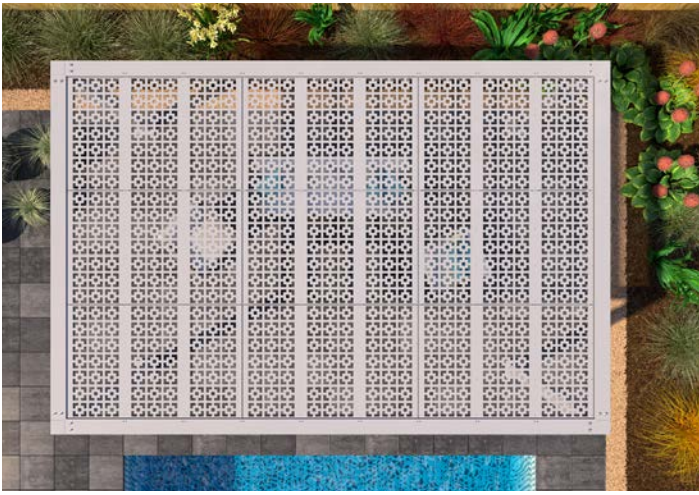

Trex Pergola in Gravel Path & Classic White

Add a customizable pergola to your sun-soaked space and get a shady, sturdy retreat that won't crack, rot or chalk. Designed to meet the most demanding requirements of any residential or commercial environment, Trex Pergola is enduring and virtually upkeep-free.

T03

T05

T07

T09

T11

T12

T15

Conveniently cool and visually stunning, Trex Shade adds a new dimension to almost any outdoor structure. Custom sized decorative aluminum shade panels increase cooling comfort while adding the effect of a shady tree below.

At a restaurant, on a pool deck or in the backyard, keep things simple and stay made in the shade.

For additional details visit www.trexshade.com

SHADE PATTERNS

Trex Shade offers designs that are sure to compliment the aesthetic of any outdoor setting. Perfect for blocking direct sunlight, creating ambiance or to screen an outdoor room.