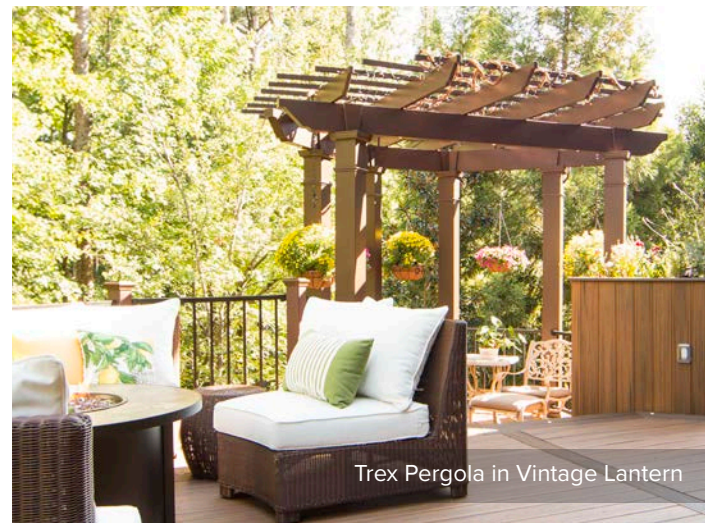

Trex Pergola in Vintage Lantern