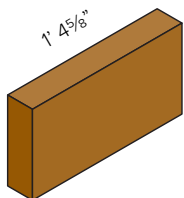

DECORATIVE END OPTIONS

From classic to modern, choose an end style to compliment the look and feel of your outdoor room. Each decorative end style is hand finished to exacting tolerances.