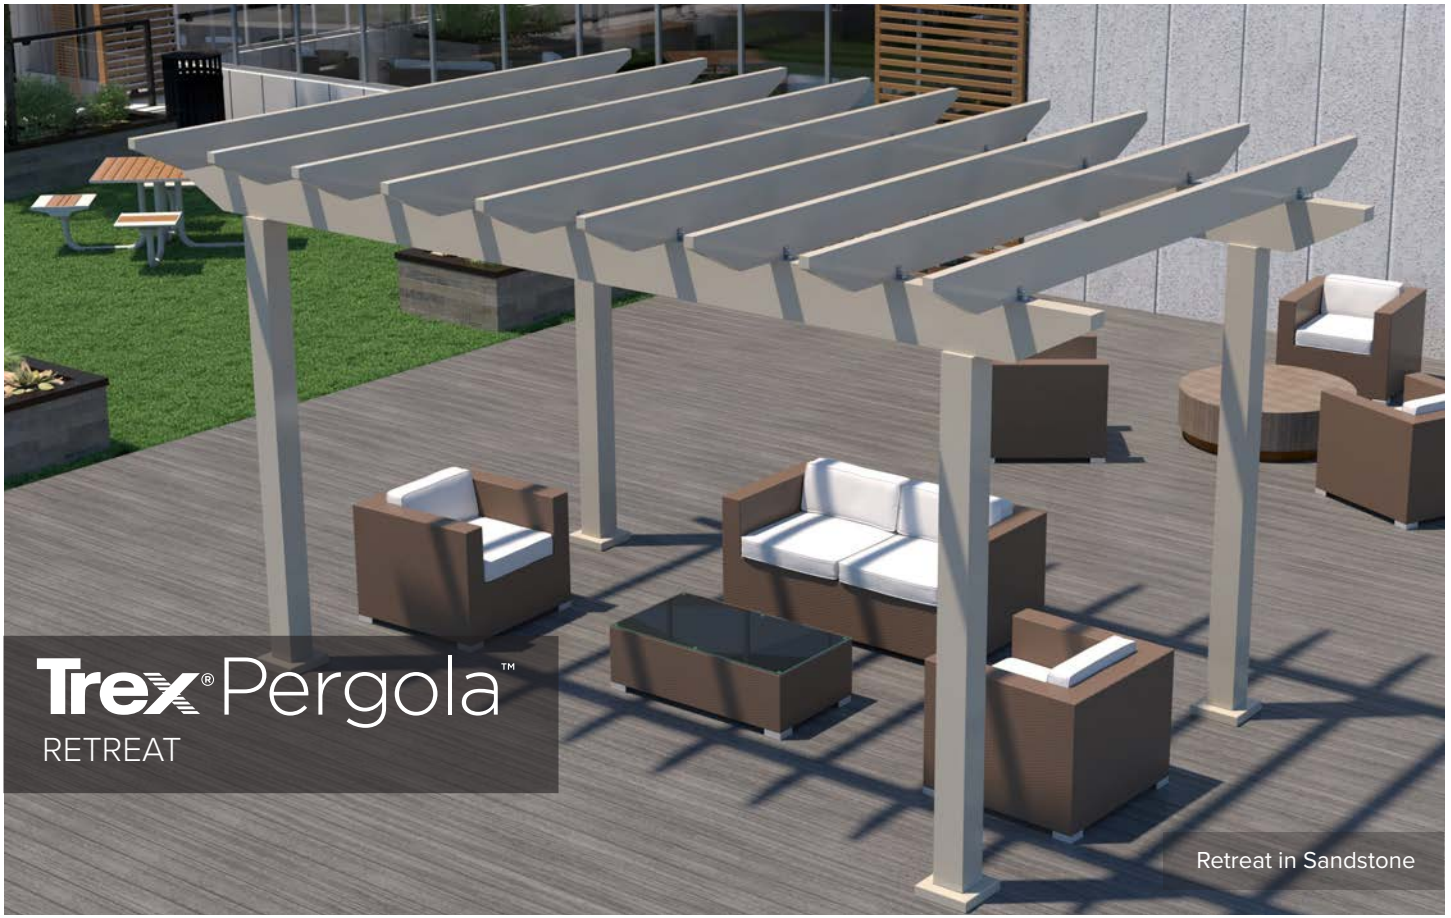

Balance in Classic White & Gravel Path
with ShadeFlex™ Canopy in White

Patio, deck or poolside, Balance will turn an outdoor living area into an oasis.

Featuring a unique floating frame and ShadeFlex motorized canopy, this modern structure offers the perfect amount of shade coverage or sun exposure. Whether you're entertaining or catching up on a good book, Balance expands your outdoor lifestyle.

At a brewery, luxury hotel or in your backyard, adding the right element will surely turn heads.

Trex® Pergola™
PAVILION

Pavilion in Custom Color

Spend your day, all day, outdoors. Pavilion's efficient design, waterproof roof and sleek columns make this structure stand out in a crowd. This all aluminum shade structure will have every inch of your outdoor living space covered.

At work, a cafe, on campus or simply relaxing in the backyard, everyone will want to meet at the pavilion.

Trex® Pergola
SHADOW

Shadow in Sierra Tan

Modern shade to enhance your outdoor life. Shadow is a sleek modern structure featuring artistic shade panels and integrated columns. This all aluminum shade structure will cast an intriguing design over any outdoor living space.

The perfect structure for a restaurant, luxury hotel or in your backyard, beyond any shadow of doubt.

Retreat with optional
Trex Shade panels

Traditional pergola feel, modern pergola materials. Retreat features a clean design that feels like a traditional pergola while delivering all the benefits of a modern structure.