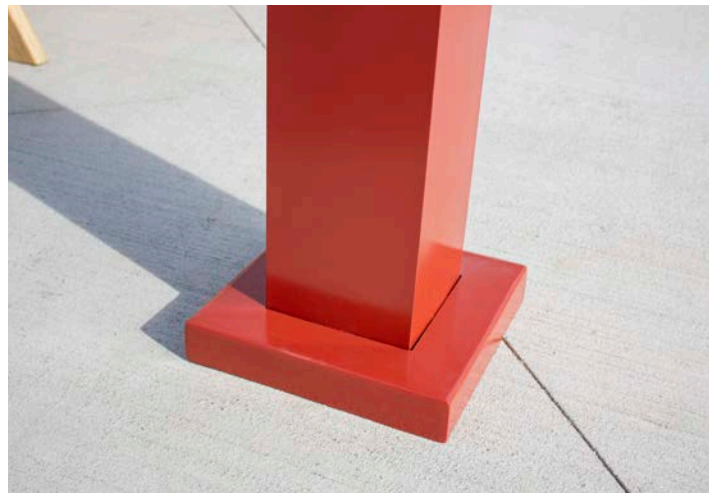

Trex® Pergola™
ELEMENT

Element in Brick Red