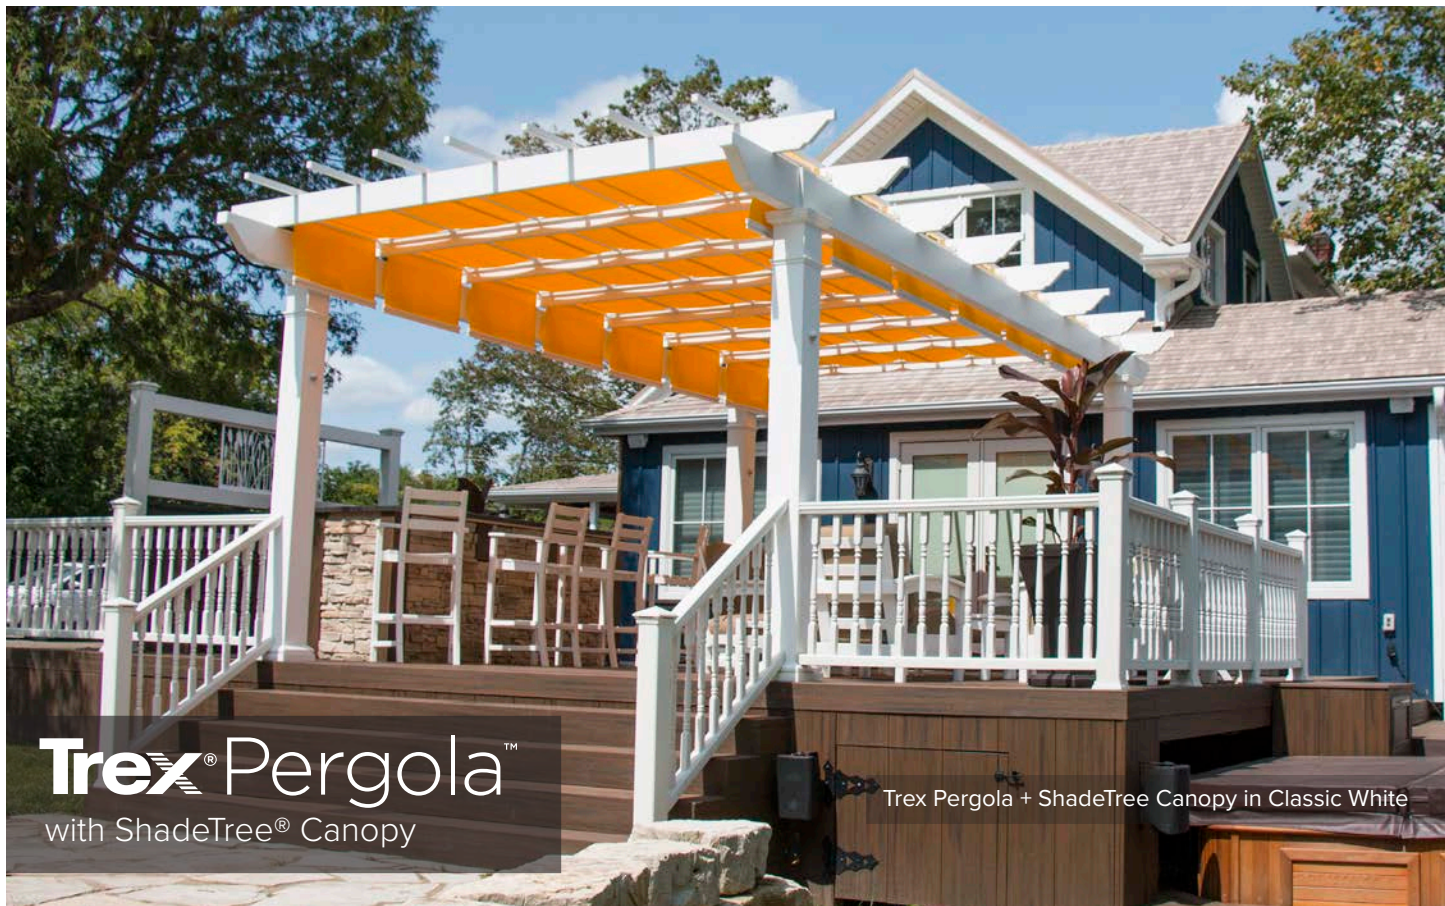

Trex Pergola in Gravel Path & Classic White

Add a customizable pergola to your sun-soaked space and get a shady, sturdy retreat that won't crack, rot or chalk. Designed to meet the most demanding requirements of any residential or commercial environment, Trex Pergola is enduring and virtually upkeep-free.

Trex® Pergola™
with ShadeTree® Canopy

Trex Pergola + ShadeTree Canopy in Classic White

Trex Pergola + ShadeTree Canopy in Classic White

Trex Pergola with ShadeTree® Canopy offers the ultimate in outdoor living comfort. A strong, beautiful structure with a proven retractable fabric shade system that installs easily and is low maintenance.

Balance in Classic White & Gravel Path
with ShadeFlex™ Canopy in White

Patio, deck or poolside, Balance will turn an outdoor living area into an oasis.

Featuring a unique floating frame and ShadeFlex motorized canopy, this modern structure offers the perfect amount of shade coverage or sun exposure. Whether you're entertaining or catching up on a good book, Balance expands your outdoor lifestyle.

At work, a cafe, on campus or simply relaxing in the backyard, everyone will want to meet at the pavilion.

Trex® Pergola
SHADOW

Shadow in Sierra Tan

Modern shade to enhance your outdoor life. Shadow is a sleek modern structure featuring artistic shade panels and integrated columns. This all aluminum shade structure will cast an intriguing design over any outdoor living space.