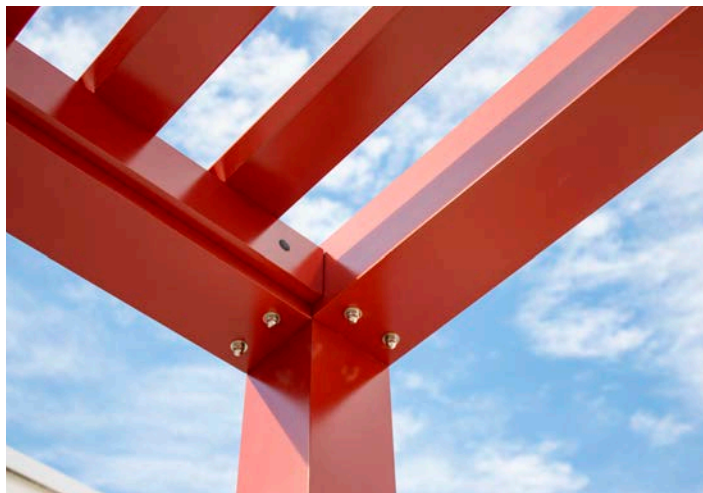

Trex® Pergola™
ELEMENT

Element in Brick Red