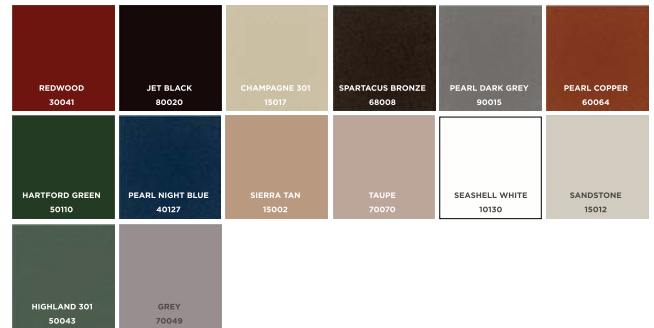

FINISHES

Cellular PVC Trex Pergolas come standard with a smooth matte white finish that is ready to provide many years of carefree enjoyment and beauty. They may also be finished with our exclusive ColorLast finishing process for an additional cost. ColorLast allows you to coordinate your shade structure with decking and railing, or any other outdoor living element in your design.

Aluminum Trex Pergola models are finished using a proprietary powder coat finishing process. This ultra-durable finish provides structures with superior durability and color retention delivering a finish that will stand the test of time. With a variety of rich colors, including metallics and micas, your shade structure will stand out from the rest.

COLUMN SELECTION

Our selection of fiberglass columns, for cPVC Trex Pergolas, complement a wide variety of architectural styles.

Columns come standard in our ColorLast painted finish or may be custom painted to match any color.